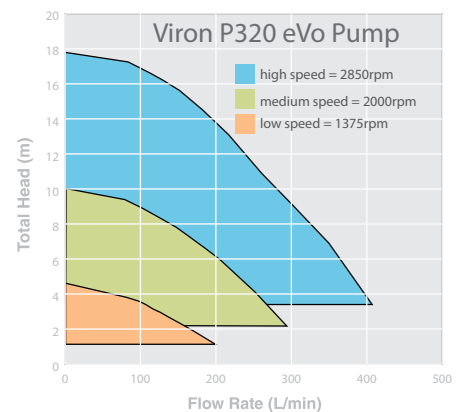

* Annual Operating Cost based on operating pumps at factory preset low speed for 8 hours a day, each day of the year. Actual operating costs may vary according to time spent on higher speeds and the actual speed required to effectively circulate water throughout pool, filtration and plumbing system.

Built for the tough Aussie climate

Your Viron eVo Pump is a significant investment. Each individual component is carefully designed and selected for maximum life span in the tough Aussie climate. 316 stainless steel hardware, robust engineering plastics and high quality silicone seals create a pump that lasts. Even the motor and sophisticated electronics are carefully designed and manufactured to be easily serviced and repaired. These are just some of the reasons the Viron Pump carries a 3 year in field warranty.*

Viron P320 eVo

Ideal for the average sized pool, the P320 eVo has a flow rate sufficient to back wash up to 30" or 800mm diameter sand filters, provide a powerful vacuum when cleaning the pool and drive up to 6 spa jets. The large liquid crystal display clearly shows the RPM of the motor and enables adjustment of the start up priming time, priming flow rate, and visual display of each speed setting. The inbuilt 24 hour timer is easily enabled and provides up to four time periods each day with different speed settings to provide the perfect flow rate for your pool.

Viron P600 eVo

The flagship AstralPool pump incorporates an inbuilt time clock and 4 timer periods for each day. A different speed can be saved to each timer period allowing the ultimate in flexibility. Special applications such as in floor cleaning or programming water features are enabled using the timeclock and speed selection for different times of day.