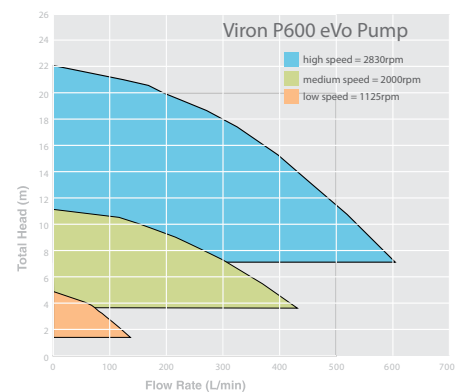

* Annual Operating Cost based on operating pumps at factory preset low speed for 8 hours a day, each day of the year. Actual operating costs may vary according to time spent on higher speeds and the actual speed required to effectively circulate water throughout pool, filtration and plumbing system.

Built for the tough Aussie climate

Your Viron eVo Pump is a significant investment. Each individual component is carefully designed and selected for maximum life span in the tough Aussie climate. 316 stainless steel hardware, robust engineering plastics and high quality silicone seals create a pump that lasts. Even the motor and sophisticated electronics are carefully designed and manufactured to be easily serviced and repaired. These are just some of the reasons the Viron Pump carries a 3 year in field warranty.*

Viron P320 eVo

Ideal for the average sized pool, the P320 eVo has a flow rate sufficient to back wash up to 30" or 800mm diameter sand filters, provide a powerful vacuum when cleaning the pool and drive up to 6 spa jets. The large liquid crystal display clearly shows the RPM of the motor and enables adjustment of the start up priming time, priming flow rate, and visual display of each speed setting. The inbuilt 24 hour timer is easily enabled and provides up to four time periods each day with different speed settings to provide the perfect flow rate for your pool.

Viron P600 eVo

The flagship AstralPool pump incorporates an inbuilt time clock and 4 timer periods for each day. A different speed can be saved to each timer period allowing the ultimate in flexibility. Special applications such as in floor cleaning or programming water features are enabled using the timeclock and speed selection for different times of day.