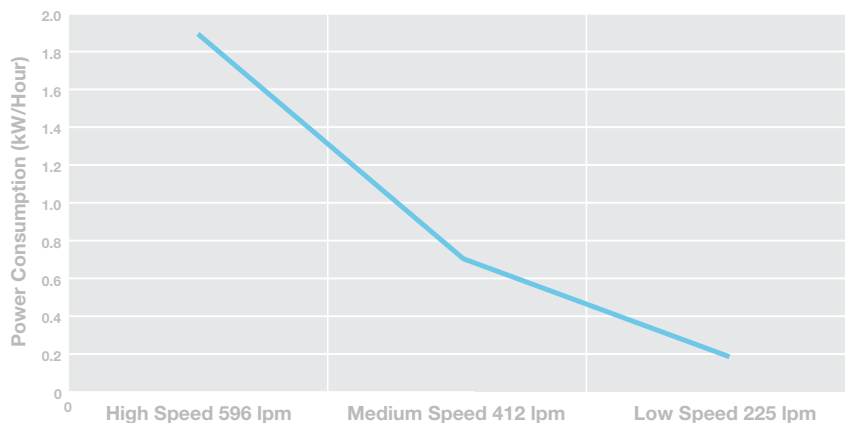

Suction cleaners, pressure cleaners, waterfalls, spa jets and in floor cleaning systems are all easy to cater for with Viron eVo Pumps' flexibility and programmability.

Energy Savings

Increasing or decreasing the speed of a pump simply changes the flow rate by the same rate. However, the actual energy used to change the speed and flow varies dramatically. Halve the speed of your pump and the flow rate will also halve but, the energy consumed drops by more than 85%. Compared to conventional single speed pumps, the Viron eVo pump will save between $700 and $1,200 every year in operating costs.

Environmentally Friendly

The Viron eVo range takes new steps forward in environmentally friendly pumps. In fact, a conventional single speed pump uses more energy, and is the cause of more CO² emissions than almost any other household appliance. Viron eVo pumps reduce energy consumption by up to 90% and effectively reduce greenhouse emissions by up to 90% (when power supplied from coal fired power plants). But, manufacturing a pump also contributes to greenhouse emissions. The larger the motor, the more raw materials go into it, and the more greenhouse emissions are used to produce the motor. AstralPool produce the right size motor for your individual application, reducing our carbon footprint in the manufacturing process.

P600 eVo Power Consumption at Factory Set Speeds

Start Banking your savings today

Existing Pump	Annual Cost	Viron Replacement	Annual Operating Cost*	Annual Saving	Saving Over 7 Years	Annual Reduction in CO₂ Emissions (CO₂ at 1.1kg/kW hr)
2.0hp	$1,165.00	Viron P600 eVo	$85.00	$1,080.00	$7,560.00	5,952
1.5hp	$890.00	Viron P320 eVo	$92.00	$798.00	$5,586.00	4,346